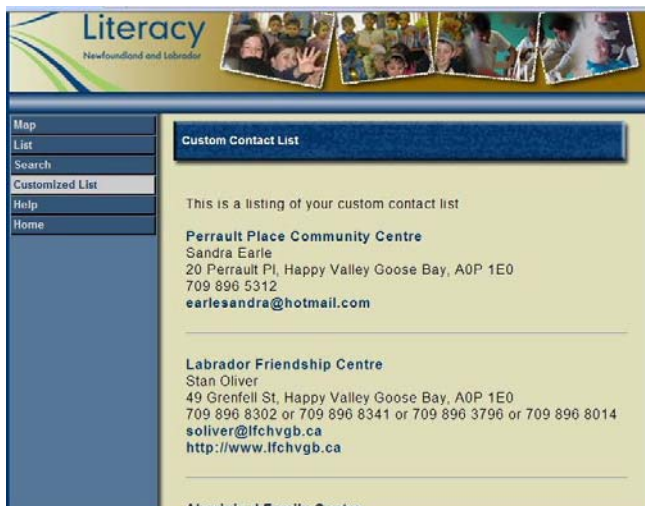

Create a Custom Directory

1. Create a [custom directory](#) of programs in three easy steps.
1. Click the “Add to Custom Directory” link on a program marker. Continue to add programs.
  2. When finished, click on the “Customized List” option in the left toolbar.
  3. Print your directory for easy reference.